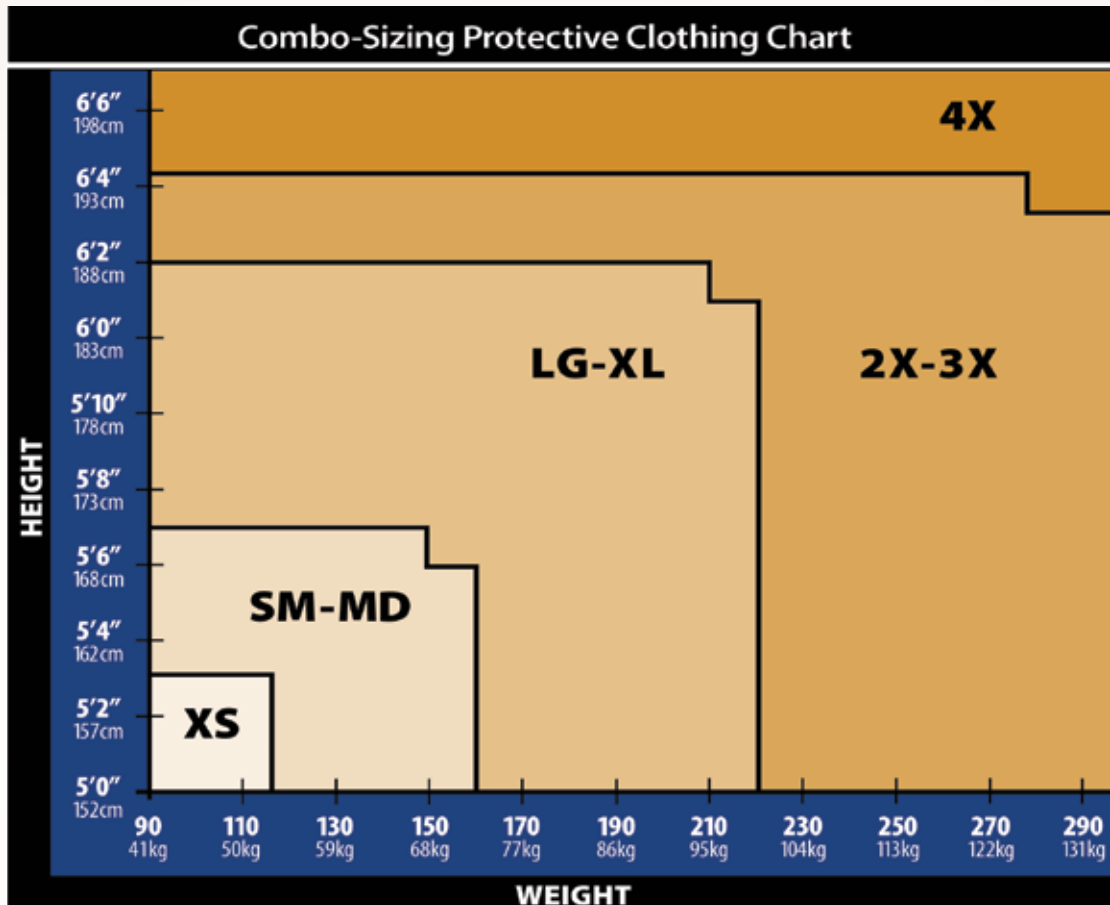

# Kappler's Innovative Combo-Sizing System Reduces Inventory And Simplifies Your Selection Process.

Our garments are designed and constructed with the wearer in mind, and that includes sizing that simplifies the decision process. Typically worn over other clothing, Kappler's garments are designed so that "combination sizes" comfortably fit the vast majority of users. Plus, with only five size\* options (versus the normal eight), you can simplify ordering logistics and reduce inventory requirements.

\*Kappler garments are available in a standard range of "combination" sizes from Small/Medium to 2X/3X. Additional sizes including XS, 4X and larger are available. For more details contact Customer Service at 1-800-600-4019 or email [customerservice@kappler.com](mailto:customerservice@kappler.com).